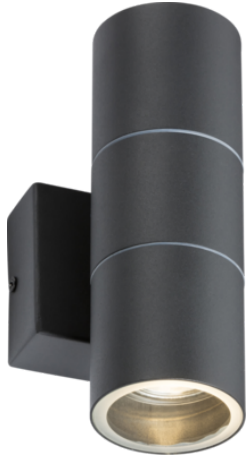

### OWALL02A

230V IP54 GU10 Up and Down Wall Light - Anthracite

[www.mlaccessories.co.uk](http://www.mlaccessories.co.uk)

MLA PART CODE	OWALL02A
DESCRIPTION	230V IP54 GU10 Up and Down Wall Light - Anthracite
NET WEIGHT (KG)	0.441
FINISH	Anthracite
DIFFUSER	Clear
DIMENSIONS (MM)	Diameter - 60 Height - 170 Projection - 96 Base Width - 81 Base Height - 71
CONSTRUCTION	Construction - 201 Stainless steel
CLASS	I
IP RATING	IP54
MAX. WATTAGE (W)	2x20
LAMP TECHNOLOGY	Halogen / LED Compatible
LAMP BASE	GU10
LAMP INCLUDED	No
LED COMPATIBLE	Yes
DIMMABLE	Lamp dependent
INPUT VOLTAGE	230V 50Hz
CABLE ENTRY (MM)	20
CABLE GLAND INCLUDED	Blind grommet
WARRANTY	2year(s)
MANUFACTURED IN ACCORDANCE WITH	BS EN 60598
ORIGIN OF MANUFACTURE	China
DECLARATION OF CONFORMITY (HELD ON FILE)	Yes
EAN	5056270877816